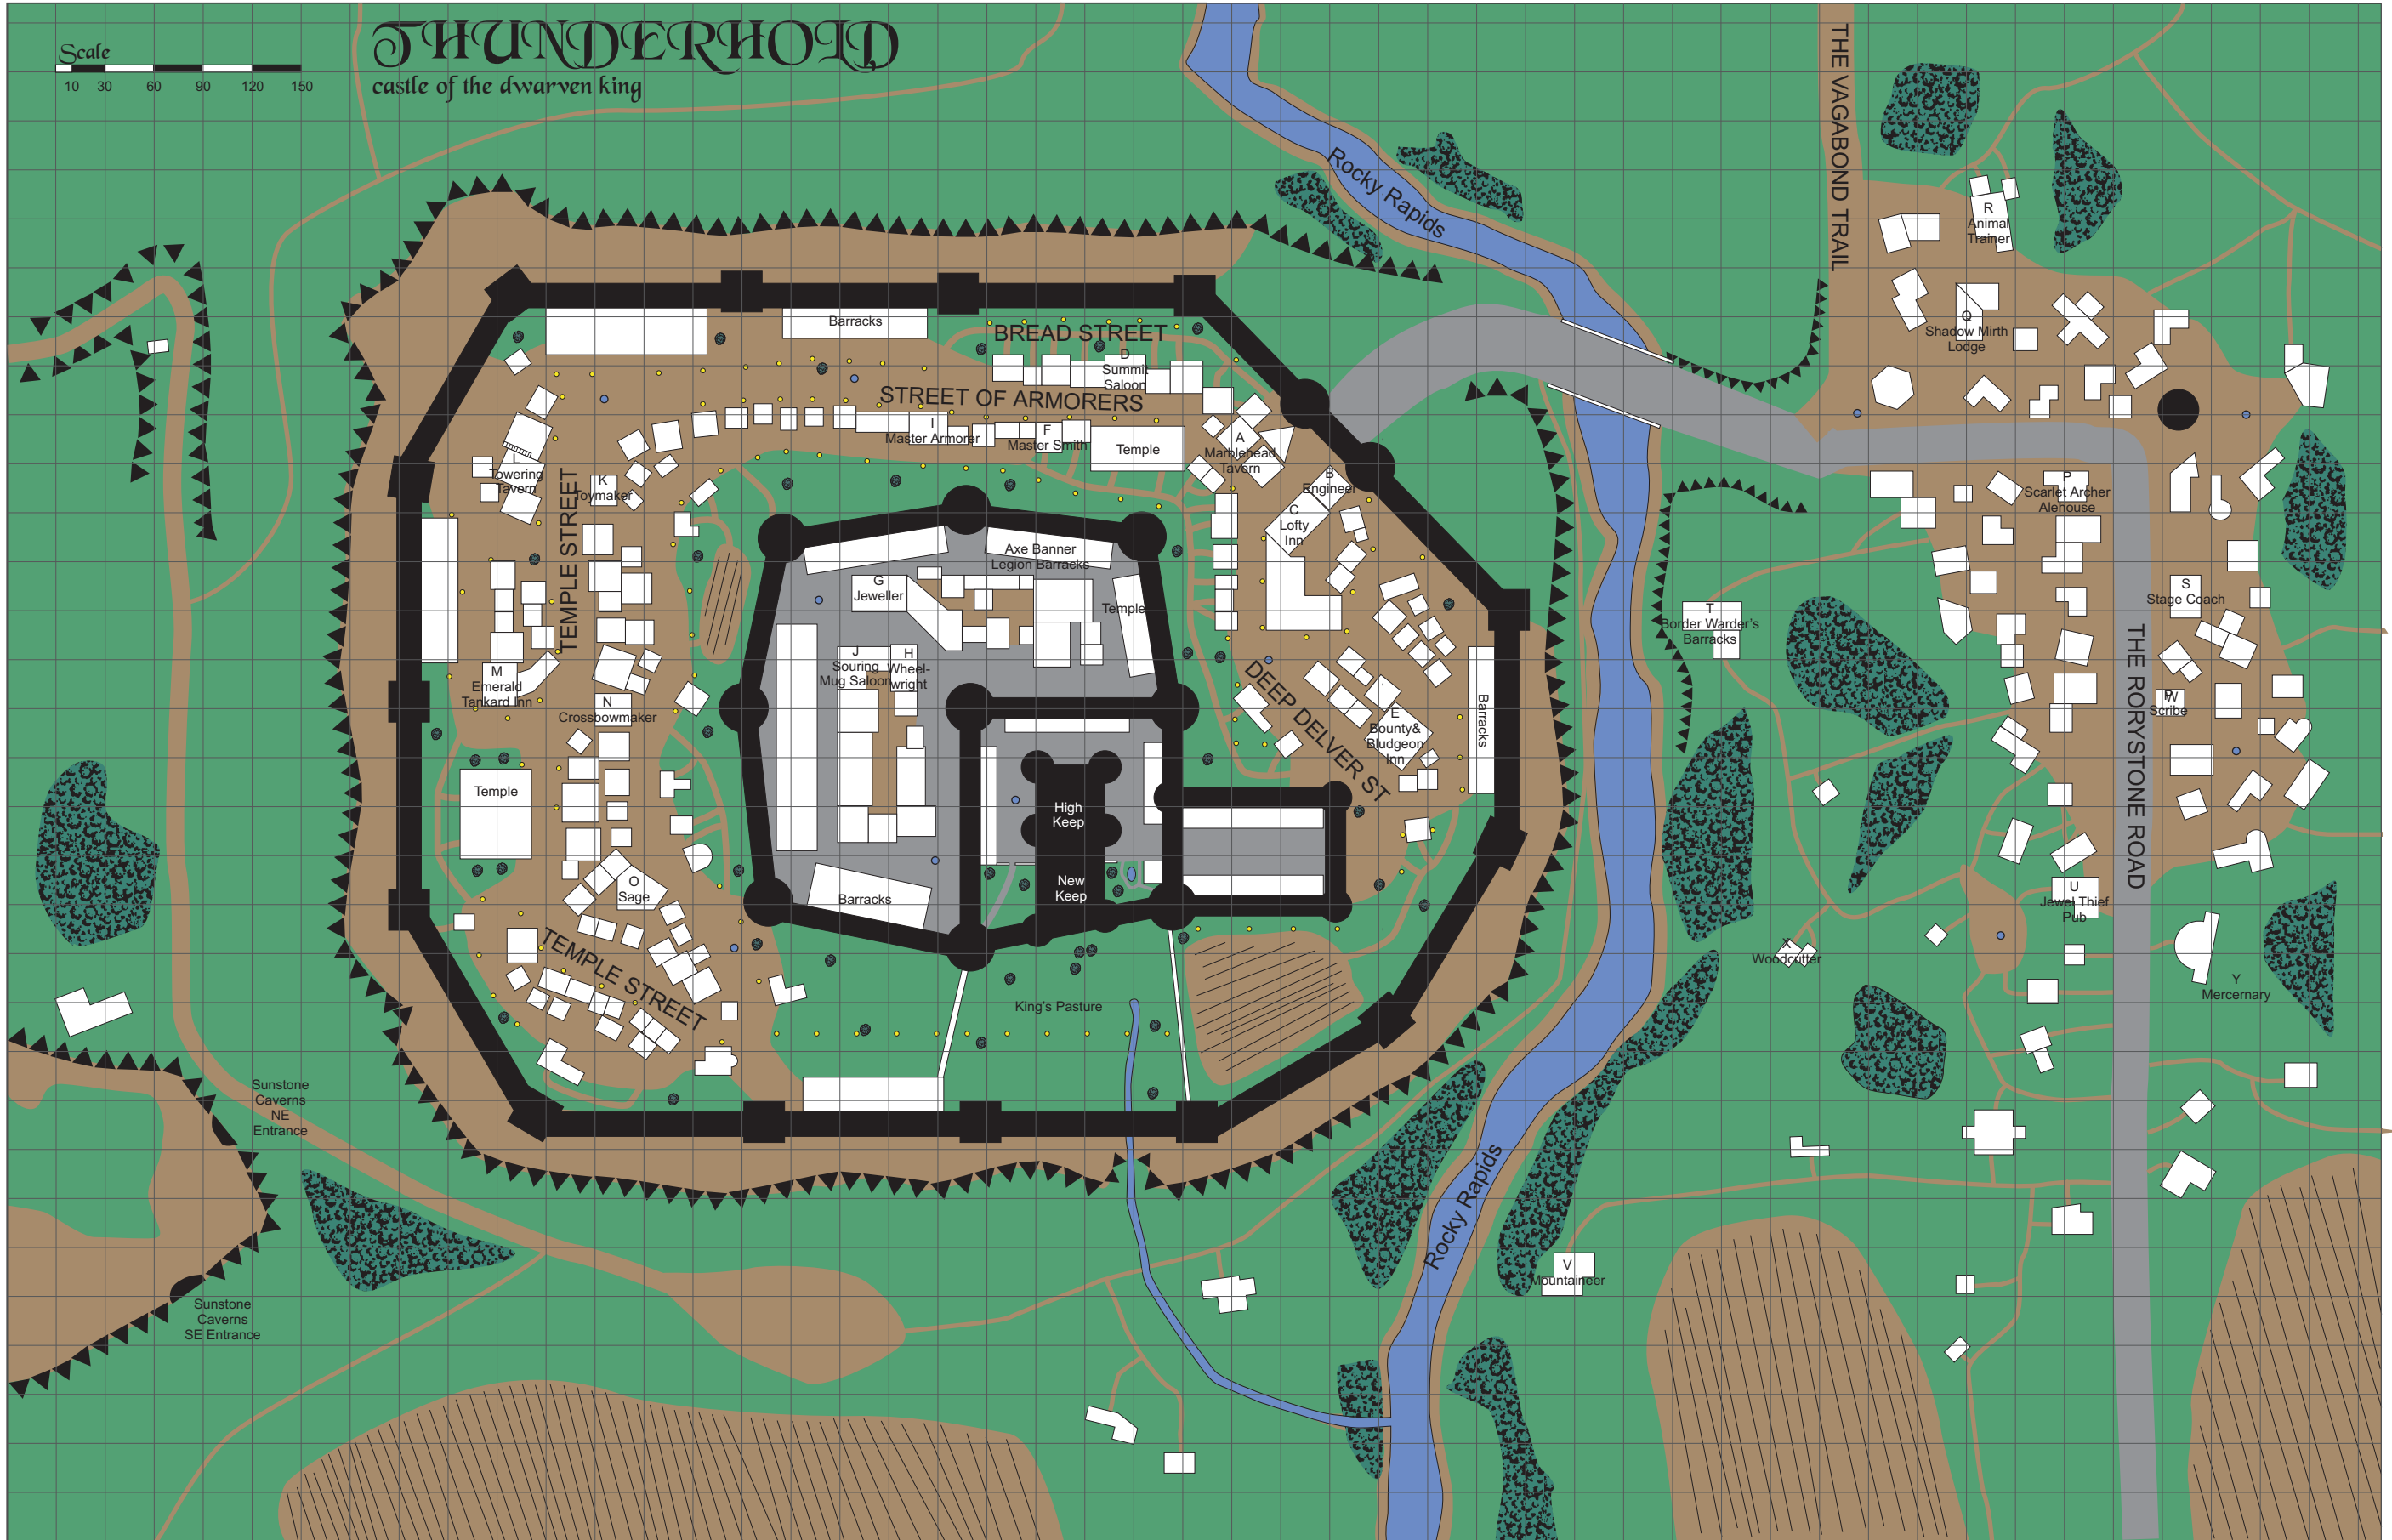

THUNDERHOLD

castle of the dwarven king

Sunstone Caverns
NE Entrance

Sunstone Caverns
SE Entrance

TEMPLE STREET

BREAD STREET

STREET OF ARMORS

DEEP DELVER ST

King's Pasture

Rocky Rapids

Rocky Rapids

THE VAGABOND TRAIL

THE RORYSTONE ROAD

R
Animal
Trainer

Q
Shadow Mirth
Lodge

P
Scarlet Archer
Alehouse

S
Stage Coach

W
Scribe

U
Jewel Thief
Pub

Y
Mercenary

T
Border Warden's
Barracks

Woodcutter

V
Mountaineer

Barracks

Summit
Saloon

I
Master Armorer

F
Master Smith

Temple

A
Marblehead
Tavern

B
Engineer

C
Lofty Inn

Axe Banner
Legion Barracks